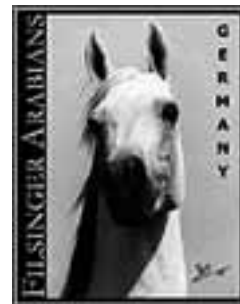

Straight Egyptian Arabians
 - seit / since 1962 -

Alle Pferde anerkannt bei/
 All horses accepted by

- PYRAMID SOCIETY
 - ASIL CLUB
 - WAHO

MASSABI el Mogador (*02. July 2009)

Dahman Shahwan strain, MALIKAH tail female line