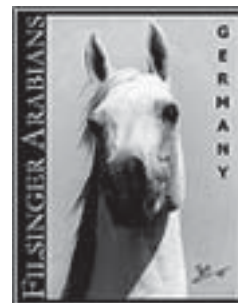

Straight Egyptian Arabians

- seit / since 1962 -

Alle Pferde anerkannt bei/
All horses accepted by

- PYRAMID SOCIETY
- ASIL CLUB
- WAHO

As baby foal

MANAL (Elite) | Hadbah
Anchor Hill Halim (imp.USA) (Elite) | Silima
MALIKAH (Elite) | *Ghazal (Elite)
*Malacha
MOGADOR el Malik | *Kaisoon (Elite)
MAYMOON (Elite) | MAYMOONAH (Elite)
MUNIFAH Bt. Malukah | *Ghazal (Elite)
MALIKAH (Elite) | *Malacha